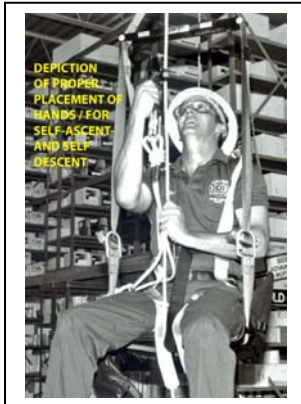

SYSTEM *99* ROPE TOOL KIT

INTERNATIONAL SAFETY EQUIPMENT, INC.
Post Office Box 585, Devault, PA. 19432-0585

**RESCUE: FROM CONFINED SPACES, HIGH-ANGLES, & LOW-ANGLES -
WITH OR WITHOUT OUR STOCK #1510 BASKET BOSUN'S-CHAIR**

"THE ESSENTIAL STEEPLEJACK'S PARTNER"

WITH THE ONE-WAY ROPE DRUM PROVIDING THE BUILT-IN HIGH PERCENTAGE FRICTION BACK WEIGHT BRAKE - THE SYSTEM *99* IS THE IDEAL RESCUE SYSTEM AVAILABLE TODAY. PRE-ASSEMBLED AND PACKAGED IN A LIGHTWEIGHT BAG WITH SHOULDER STRAPS YOU CAN SET UP AND PERFORM YOUR RESCUE IN SECONDS. FOR USE WITH A TRIPOD - OR ANY SECURE OVERHEAD MOUNTING POINT. SEE OUR WEBSITE @ www.System99.com FOR COMPLETE DETAILS.

DEPICTION OF PROPER PLACEMENT OF HANDS / FOR SELF-ASCENT AND BELLY DESCENT

SYSTEM *99* HEAD ASSEMBLY MOUNTED ABOVE
WORKER IS COMFORTABLY SUSPENDED IN OUR STOCK # 1510 BASKET-BOSUN'S CHAIR
LOAD SIDE LINES HOOKED AT THE TOP OF THE CHAIR STRAPS
FREE SIDE ROPE IN OPERATORS HANDS