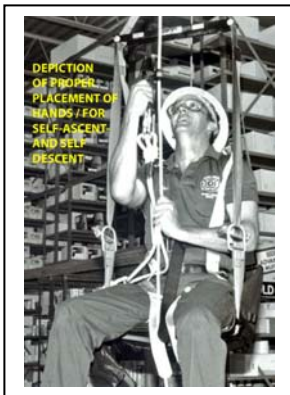

SYSTEM *99* ROPE TOOL KIT

SYSTEM "99"
RAPID RESPONSE RESCUE AND
STEEPLEJACK WORK ROPE TOOL KIT

INTERNATIONAL SAFETY EQUIPMENT, INC.
Post Office Box 585, Devault, PA. 19432-0585

MAN OVERBOARD, RESCUE, OF COURSE, BUT ANYTHING THIS POWERED WINCH CAN DO YOU CAN DO WITH A SYSTEM "99" INCLUDING LOADING MEDIUM WEIGHT CARGO - SUCH AS A GOOD CASE OF WINE, AN OUTBOARD MOTOR, OR A REALLY BIG FISH!

BOAT MAST CLIMBING & MAN OVERBOARD & UTILITY HOIST
USE WITH OR WITHOUT OUR STOCK #1510 BASKET BOSUN'S-CHAIR
"THE ESSENTIAL STEEPLJACK'S PARTNER"

OUR DECK WINCH STYLE / ONE-WAY / TOP ROPE DRUM / MAKES OUR *OSHA - MAN-RATED* SYSTEM *99* IDEAL FOR SELF-CLIMBING OR HAULING ANOTHER UP YOUR MAST - AS A MAN OVERBOARD HOIST - (IF YOU THINK IT IS EASY / OR EVEN POSSIBLE / TO LIFT A PERSON OUT OF A ROUGH CHOPPY SEA WHILE ON YOUR KNEES ON A SLIPPERY DECK - THEN YOU'VE NEVER TRIED THIS). IN ADDITION, OUR SYSTEM MAKES AN IDEAL UTILITY HOIST TO LIFT-LOWER HEAVY ITEMS, (OUTBOARD MOTORS), OR EVEN A CASE OF GOOD WINE.
SEE OUR WEBSITE @ www.System99.com FOR FULL DETAILS