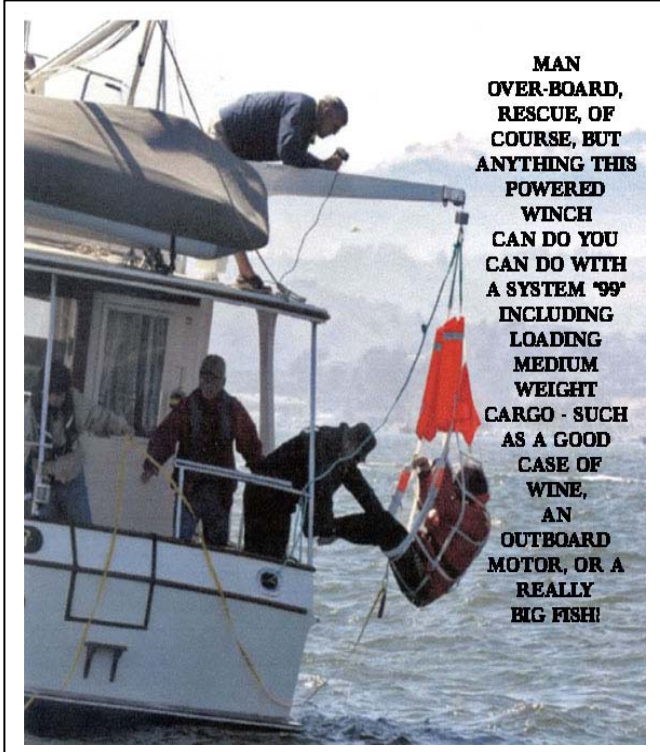

SYSTEM *99* ROPE TOOL KIT

SYSTEM "99"
RAPID RESPONSE RESCUE AND
STEEPLEJACK WORK ROPE TOOL KIT

INTERNATIONAL SAFETY EQUIPMENT, INC.
Post Office Box 585, Devault, PA. 19432-0585

MAN OVERBOARD, RESCUE, OF COURSE, BUT ANYTHING THIS POWERED WINCH CAN DO YOU CAN DO WITH A SYSTEM "99" INCLUDING LOADING MEDIUM WEIGHT CARGO - SUCH AS A GOOD CASE OF WINE, AN OUTBOARD MOTOR, OR A REALLY BIG FISH!

BOAT MAST CLIMBING & MAN OVERBOARD & UTILITY HOIST
USE WITH OR WITHOUT OUR STOCK #1510 BASKET BOSUN'S-CHAIR
"THE ESSENTIAL STEEPLJACK'S PARTNER"

OUR DECK WINCH STYLE / ONE-WAY / TOP ROPE DRUM / MAKES OUR *OSHA - MAN-RATED* SYSTEM *99* IDEAL FOR SELF-CLIMBING OR HAULING ANOTHER UP YOUR MAST - AS A MAN OVERBOARD HOIST - (IF YOU THINK IT IS EASY / OR EVEN POSSIBLE / TO LIFT A PERSON OUT OF A ROUGH CHOPPY SEA WHILE ON YOUR KNEES ON A SLIPPERY DECK - THEN YOU'VE NEVER TRIED THIS). IN ADDITION, OUR SYSTEM MAKES AN IDEAL UTILITY HOIST TO LIFT-LOWER HEAVY ITEMS, (OUTBOARD MOTORS), OR EVEN A CASE OF GOOD WINE.
SEE OUR WEBSITE @ www.System99.com FOR FULL DETAILS