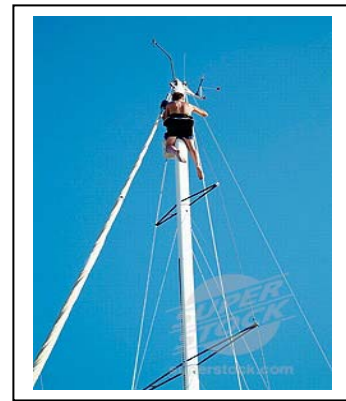

v. 610. 935. 8866, f. 610. 590. 0108, Sales@System99.com, www.System99.com

AVAILABLE THROUGH: