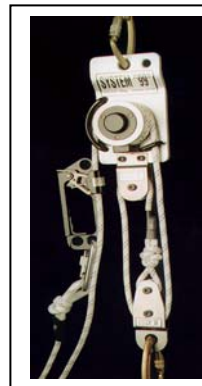

v. 610. 935. 8866, f. 610. 590. 0108, Sales@System99.com, www.System99.com

AVAILABLE THROUGH: